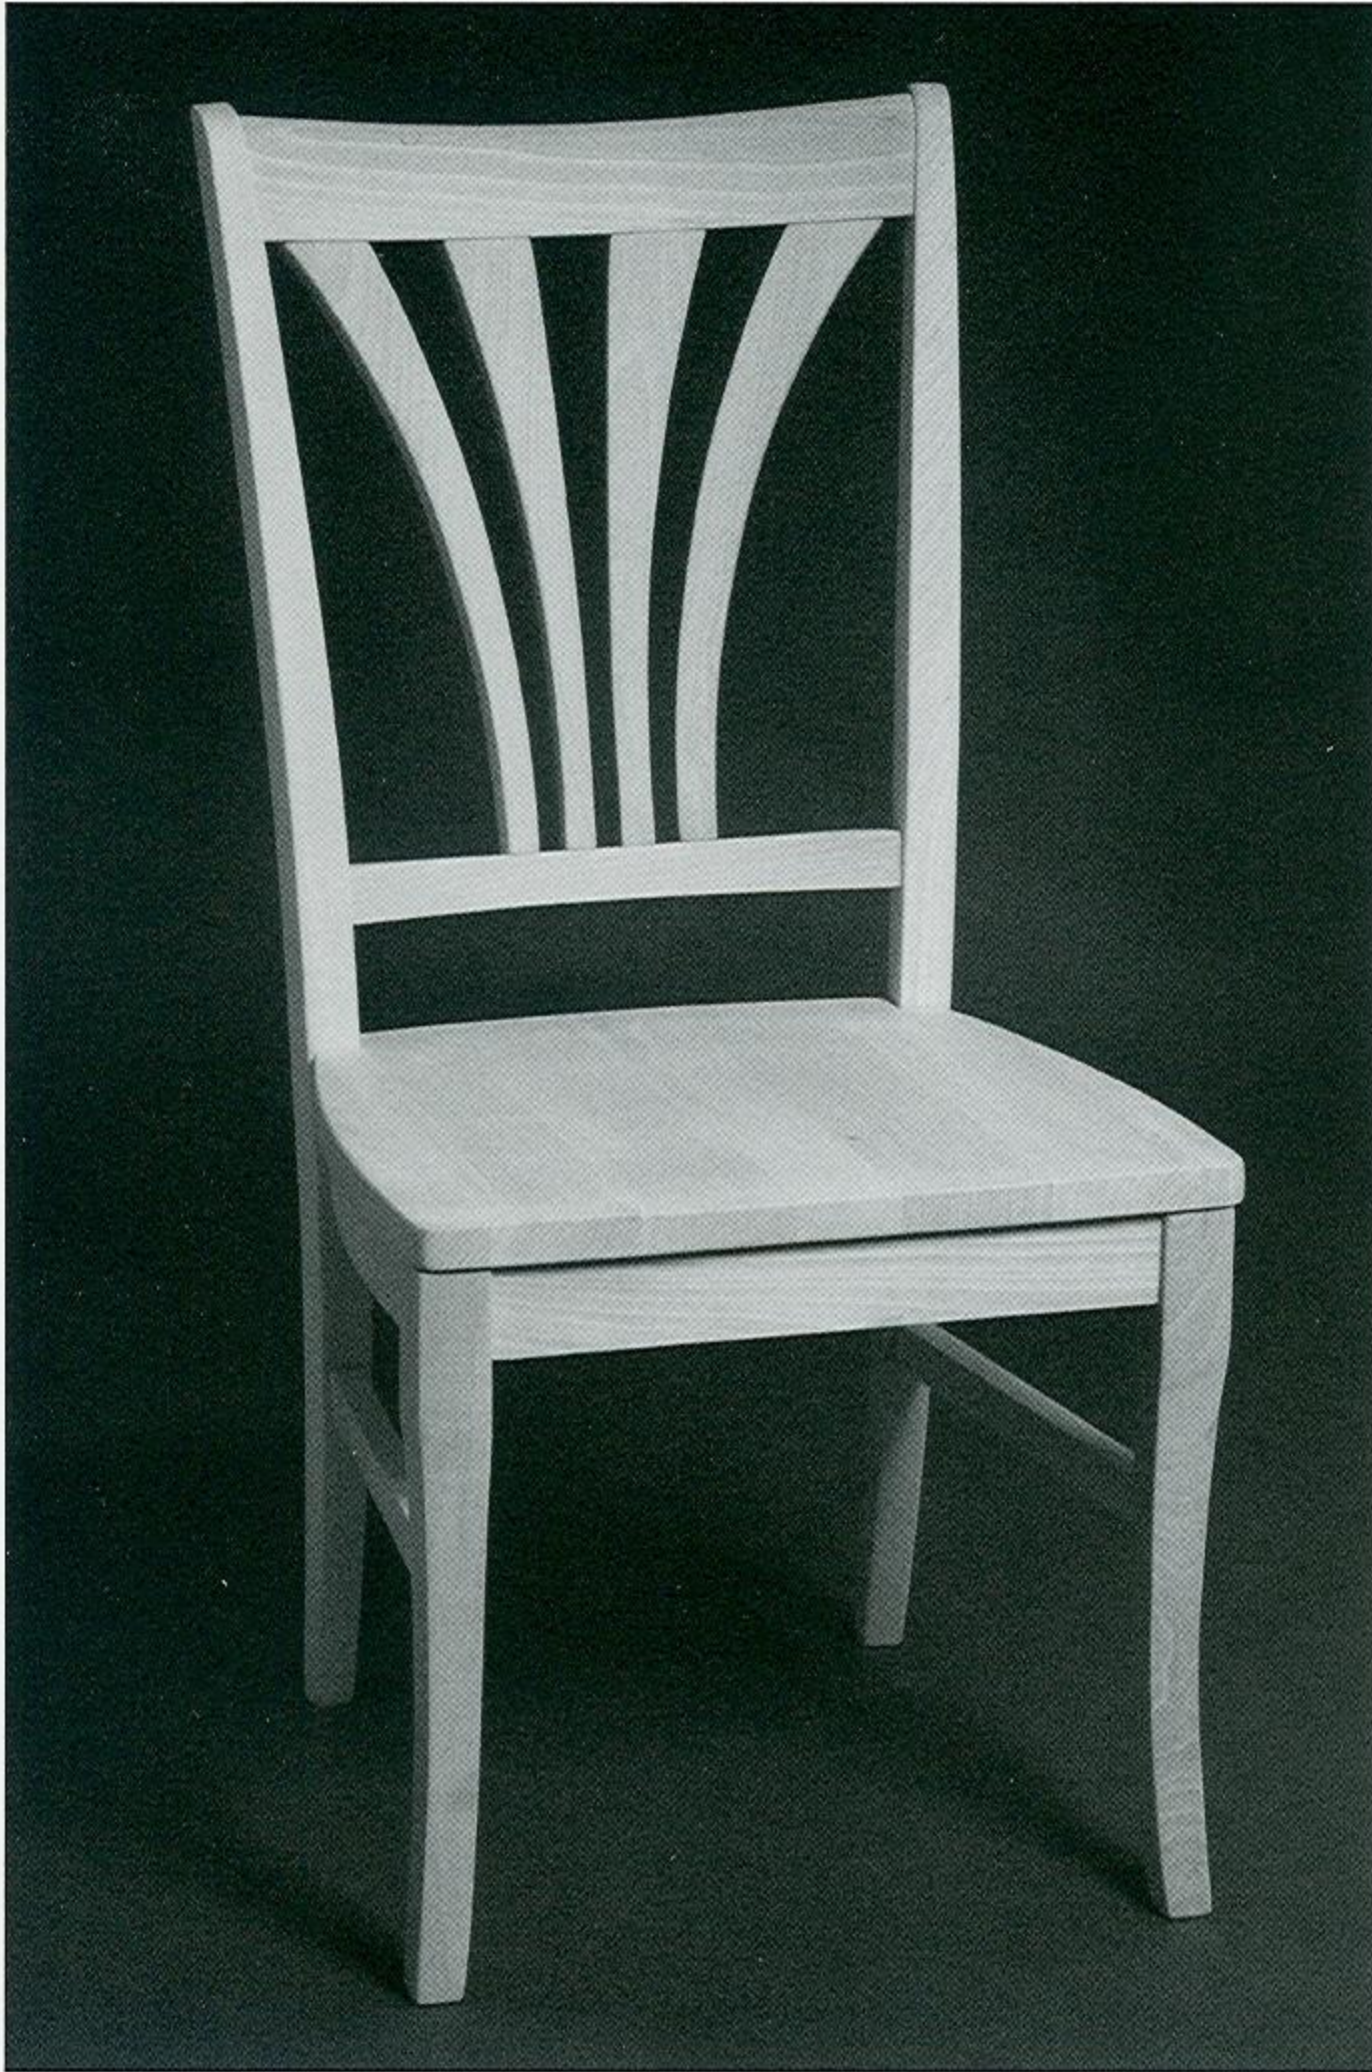

Flare Back Side Chair

980

980

Height — 39"

Seat — 19½" w x 17¾" d

Feature — very comfortable

Beech

Hardwood Specialties