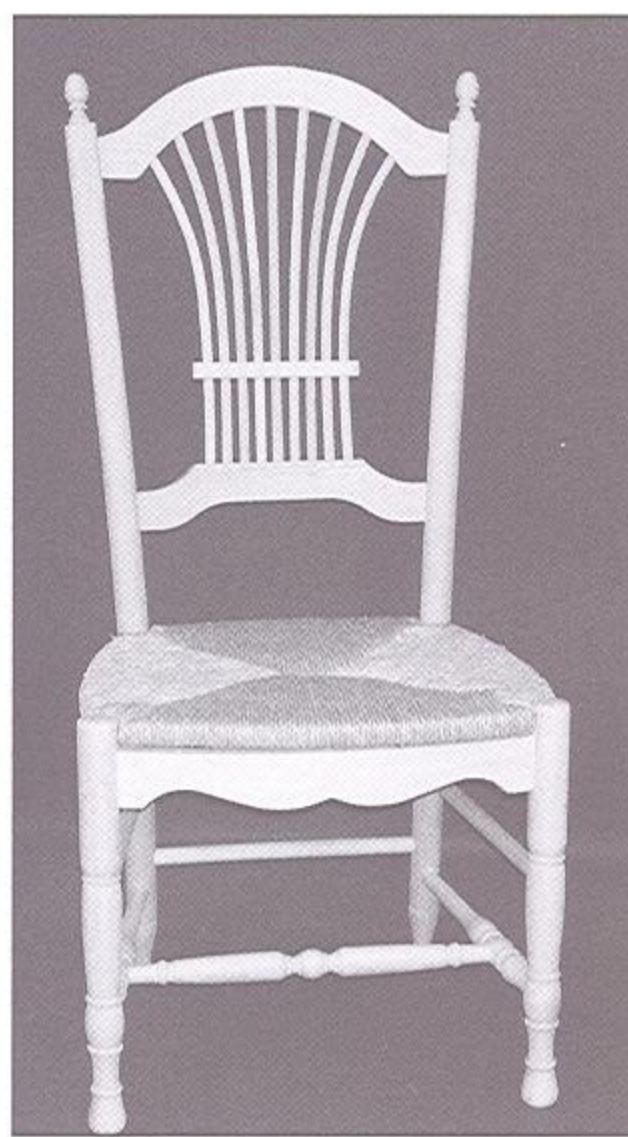

Sheafback Side Chair, Arm Chair and Stool with Wood Seat

820WS Side Chair

Height — 42"

Seat — 19" w x 17³/₄" d

Seat Height — 17³/₄"

Beech

821WS Arm Chair

Height — 42"

Seat — 19" w x 17³/₄" d

Seat Height — 25"

Beech

820-24" or 30"WS Stool

Seat — 17¹/₄" w x 17¹/₄" d

Seat Back Height — 18¹/₂"

Beech

Also available with Seagrass Seat.

820SG Side Chair with Seagrass Seat

821SG Arm Chair with Seagrass Seat

820-24" or 30"SG Stool with Seagrass Seat

820WS, 821WS, 820-24" or 30"WS