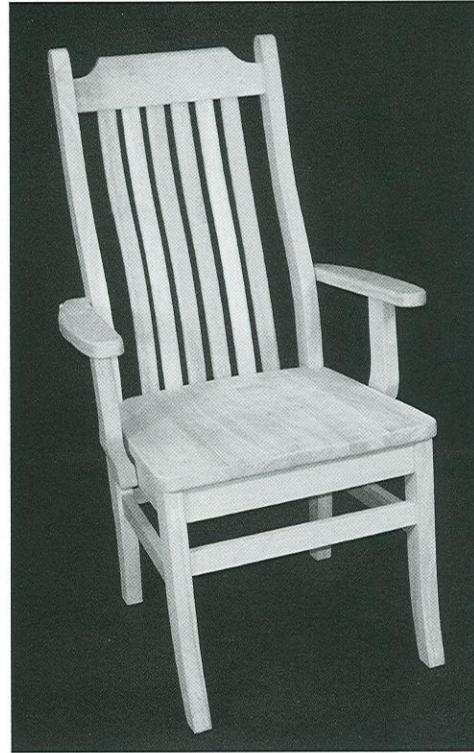

Steambent Mission Chair

60 & 61

60 Side Chair

Height — 42"

Seat — 19" w x 18½" D

Rubberwood

Both pieces feature —
steambent side posts and slats

61 Arm Chair

Height — 42"

Seat — 19" w x 18½" D

Arm Height — 25¼"

Rubberwood

Hardwood Specialties