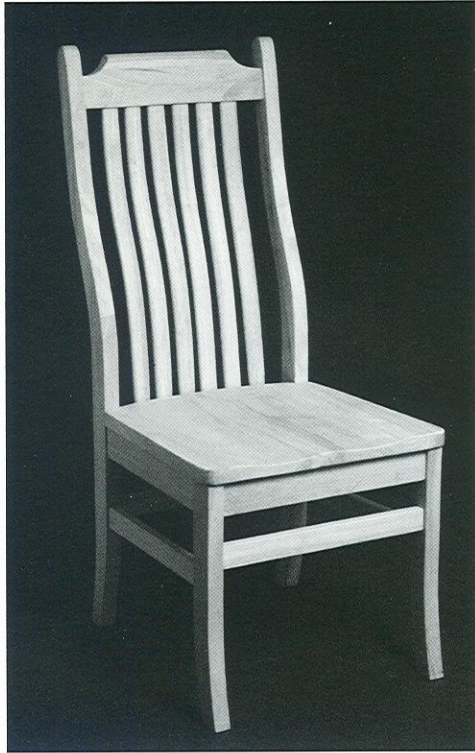

Steambent Mission Chair

60 & 61

60 Side Chair

Height — 42"

Seat — 19" w x 18½" D

Rubberwood

Both pieces feature —
steambent side posts and slats

61 Arm Chair

Height — 42"

Seat — 19" w x 18½" D

Arm Height — 25¼"

Rubberwood

Hardwood Specialties