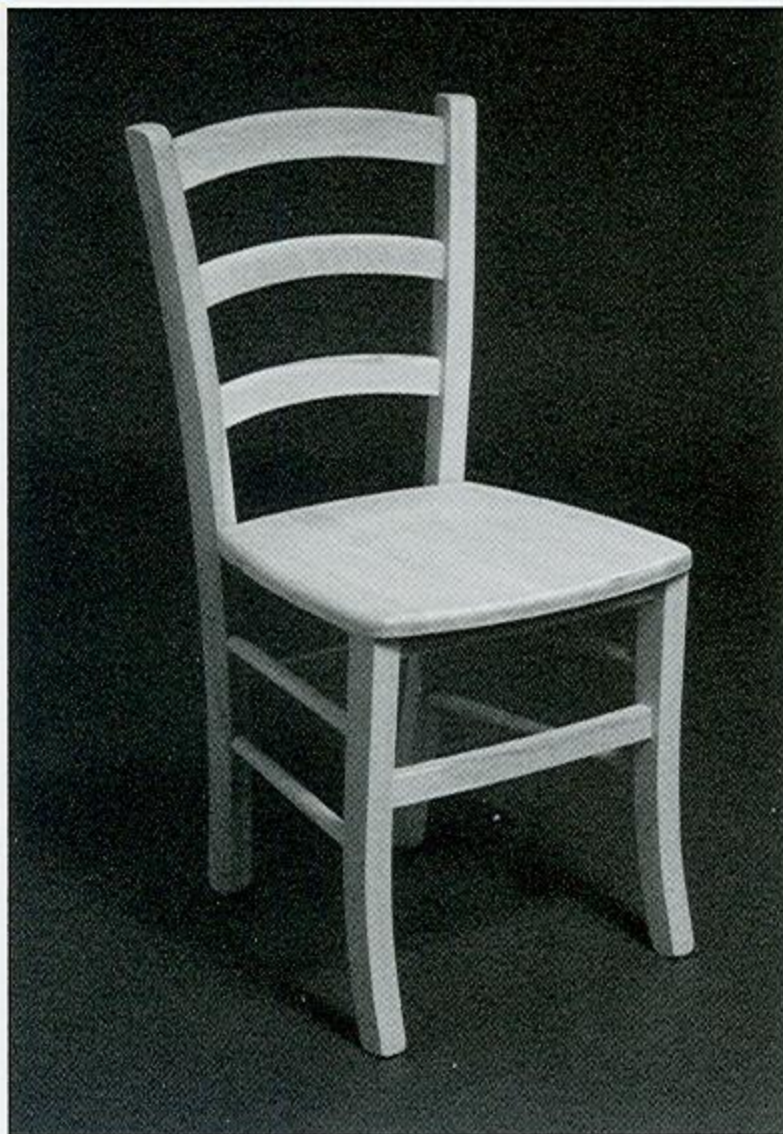

Manzano Side Chair and Stool with Seagrass Seat

300 and 300-25" or 29"

29" STOOL - 41"
300-25" or 29" Stool
 Height — 25" STOOL - 37"
 Seat — 15½" w x 14" d
Beech

300 Side Chair
 Seat — 15½" w x 14" d
 HEIGHT — 34"
Beech

DIST. SEAT TO TOP OF STOOLS — 12"

Chair and stool also available
with wood seat.

300WS Side Chair
300-25WS 25" Stool
300-29WS 29" Stool

Hardwood Specialties