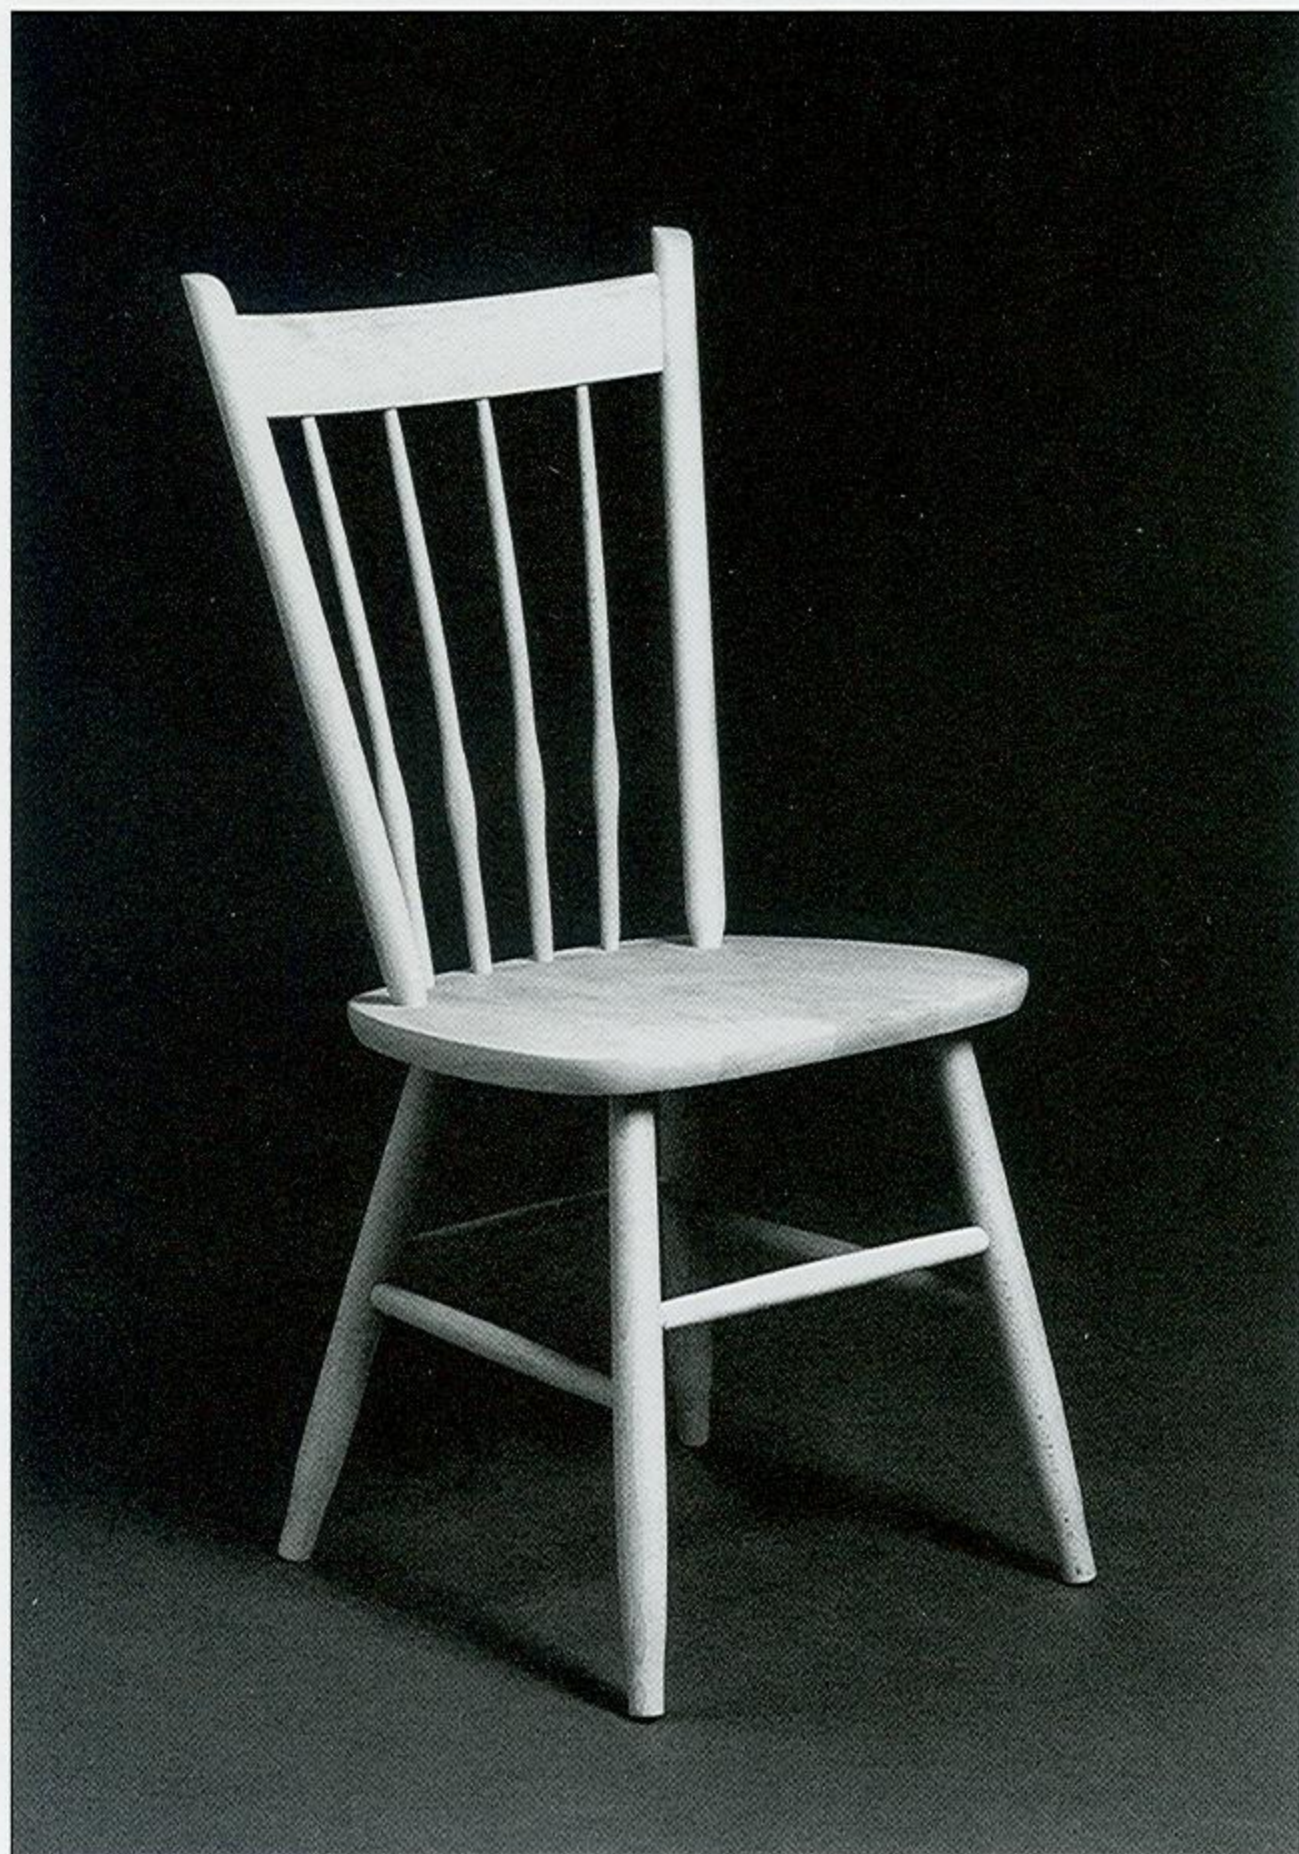

Thumbback Side Chair

202

202

Height — 37½"

Seat — 17½" w x 16" d

Feature — steambent spindles

Beech

Hardwood Specialties