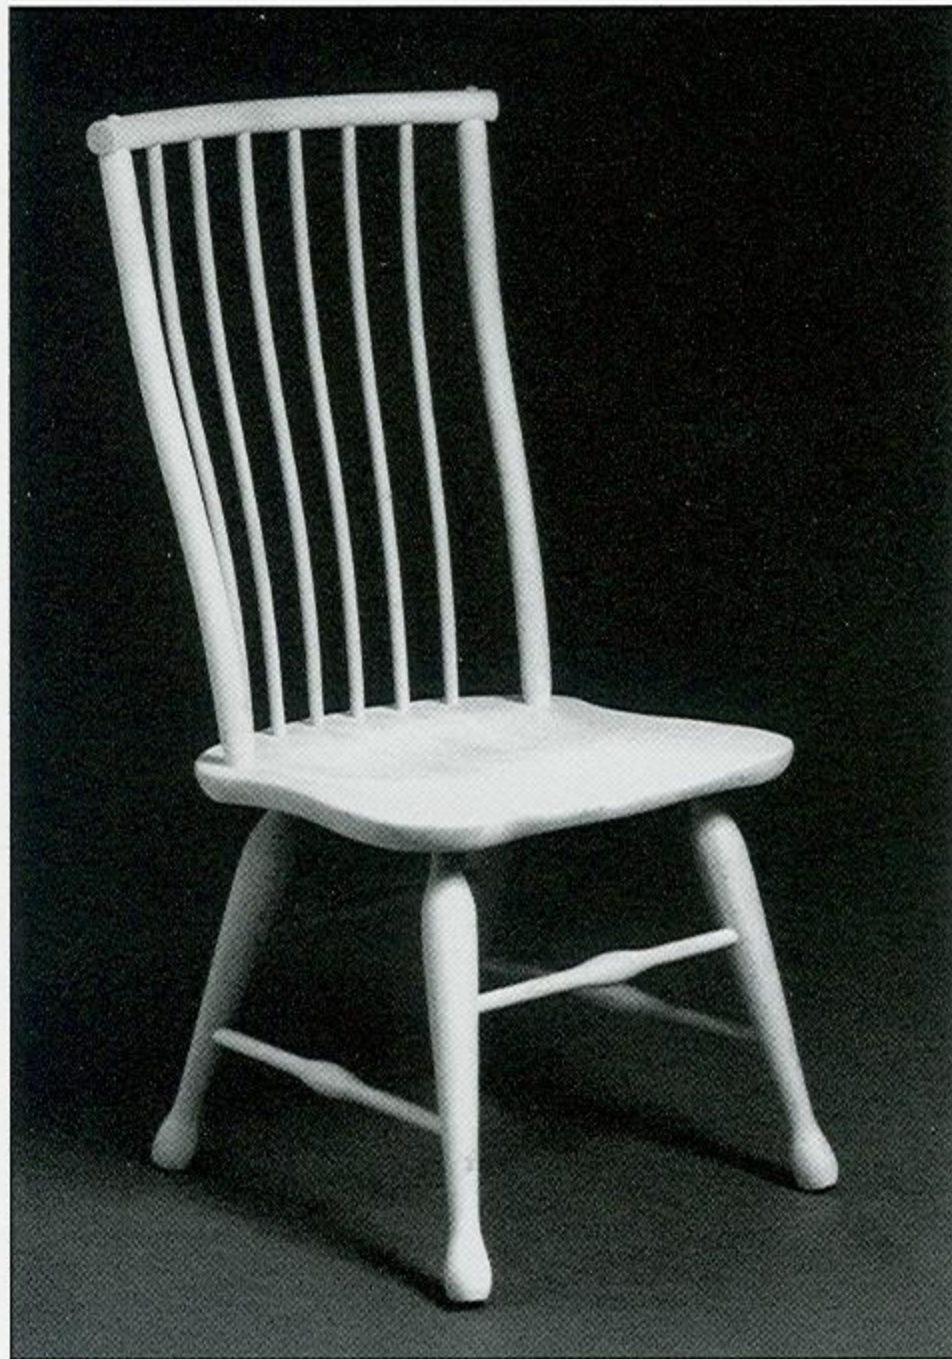

Tall Steambent Side Chair and Arm Chair

1185 Side Chair

Height — 41"

Seat — 20" w x 18" d

Beech

Both chairs feature — steambent side posts and spindles. One of our most comfortable chairs!

1185A Arm Chair

Height — 41"

Seat — 20" w x 18" d

Arm Height — 25"

Beech

1185 & 1185A

Hardwood Specialties