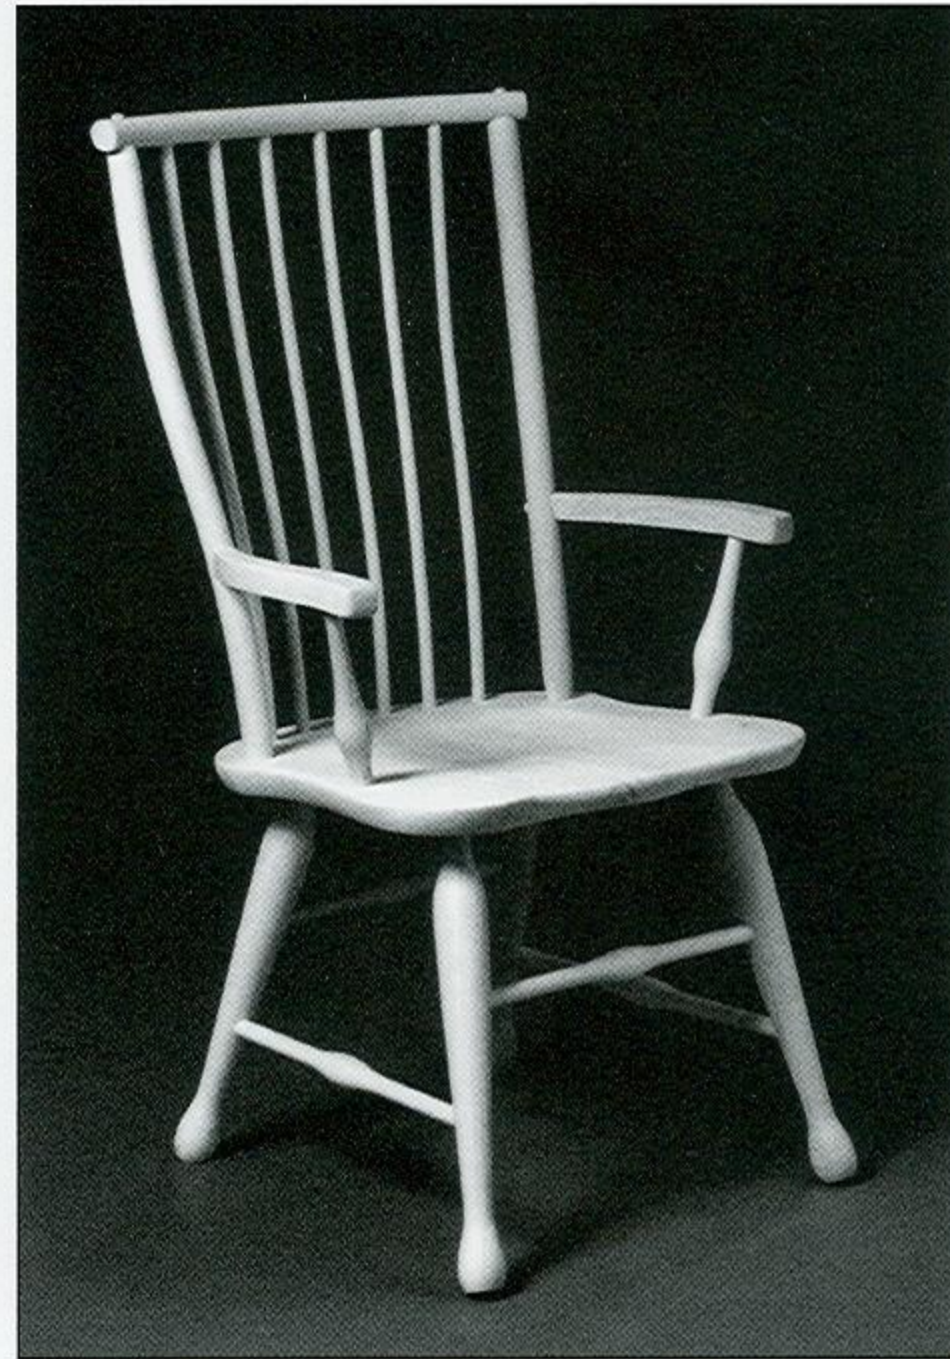

Tall Steambent Side Chair and Arm Chair

1185 Side Chair

Height — 41"

Seat — 20" w x 18" d

Beech

Both chairs feature — steambent side posts and spindles. One of our most comfortable chairs!

1185A Arm Chair

Height — 41"

Seat — 20" w x 18" d

Arm Height — 25"

Beech

1185 & 1185A

Hardwood Specialties