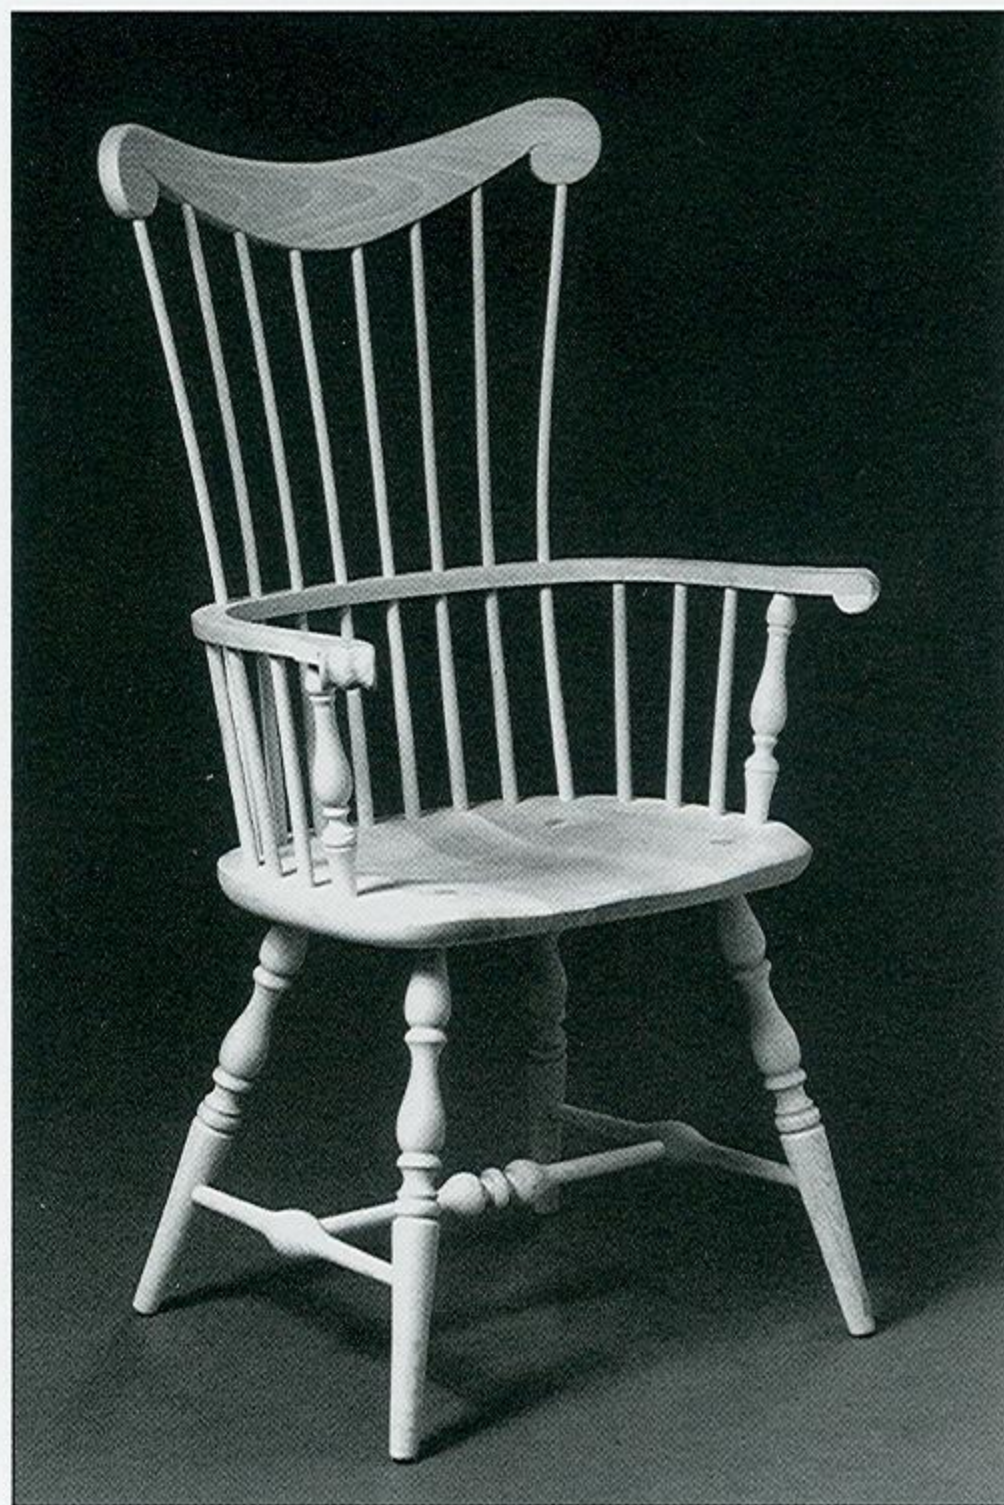

Windsor Side Chair and Arm Chair

1006 & 1007

1006 Side Chair

Height — 45½"

Seat — 19" w x 17¼" d

Beech

Both chairs feature — pegged and heavily sculpted seat and has very tall overall height. Armchair also has pegged arm.

1007 Arm Chair

Height — 45½"

Seat — 21" w x 17¼" d

Arm Height — 28"

Beech

Hardwood Specialties