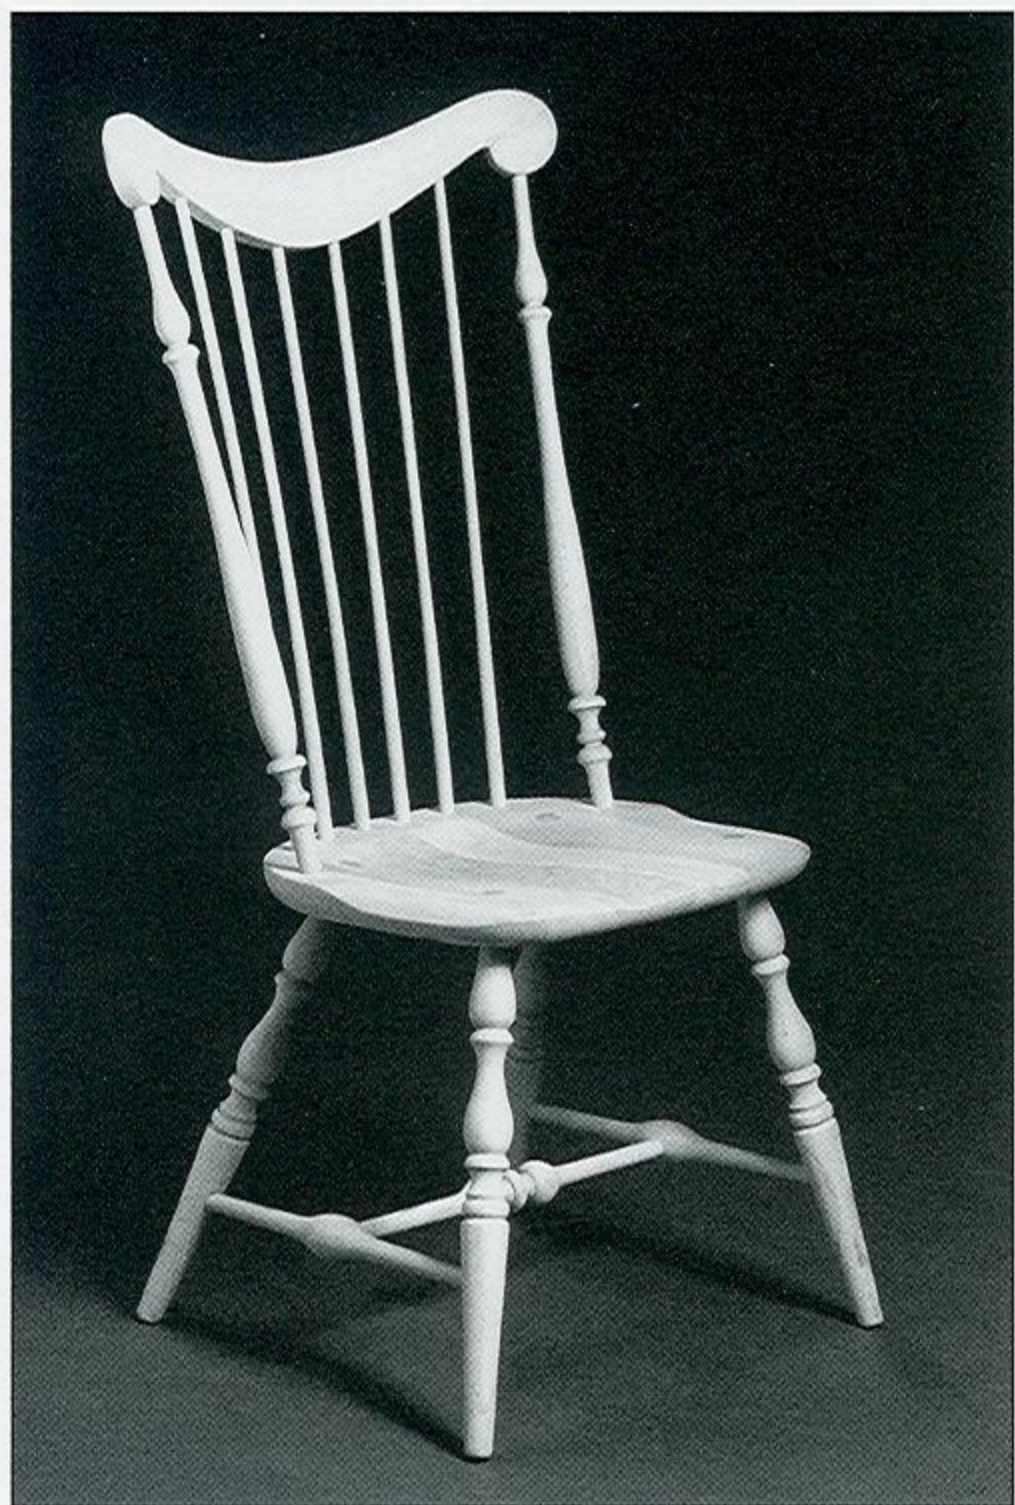

Windsor Side Chair and Arm Chair

1006 & 1007

1006 Side Chair

Height — 45½"

Seat — 19" w x 17¼" d

Beech

Both chairs feature — pegged and heavily sculpted seat and has very tall overall height. Armchair also has pegged arm.

1007 Arm Chair

Height — 45½"

Seat — 21" w x 17¼" d

Arm Height — 28"

Beech

Hardwood Specialties